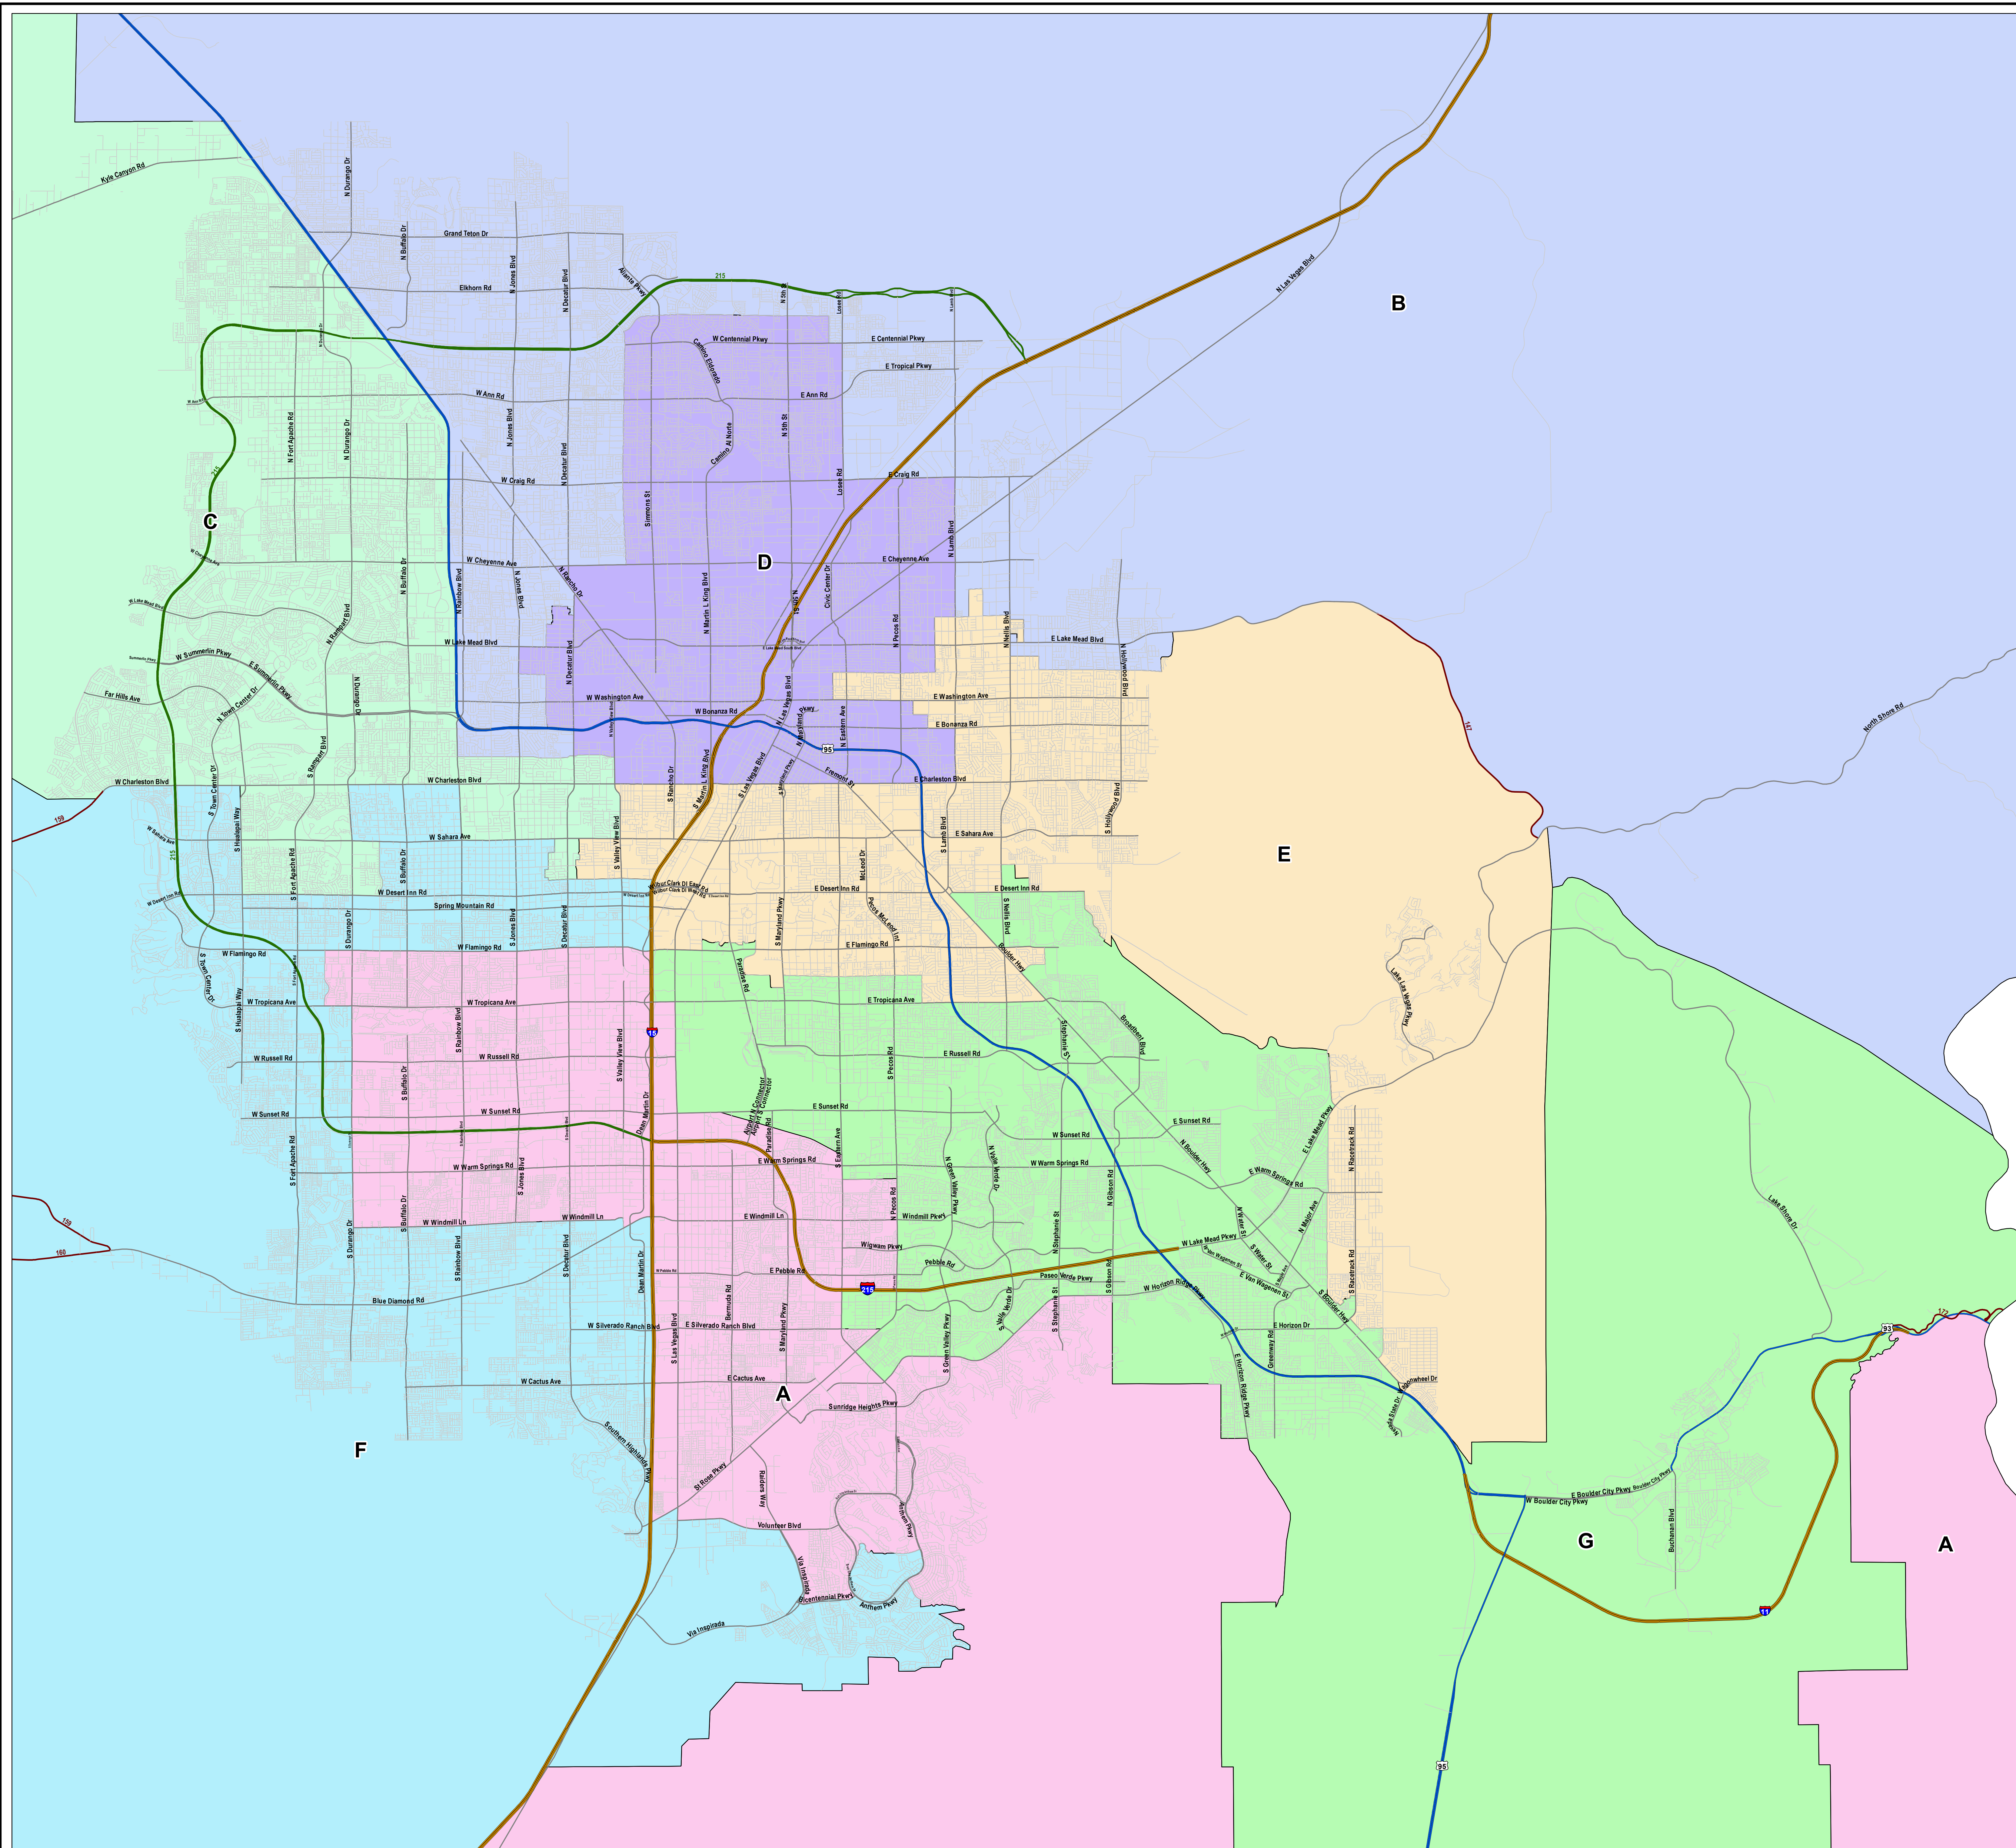

CLARK COUNTY COMMISSION DISTRICTS METRO AREA

Clark County, Nevada

**ELECTION
DEPARTMENT**

Legend

COMMISSION

- A
- B
- C
- D
- E
- F
- G

1 inch = 5,651 feet
Date: 2/17/2022

Clark County
Vicinity Map - No Scale

This information is for display purposes only. No liability is assumed as to the accuracy of the data delineated herein.